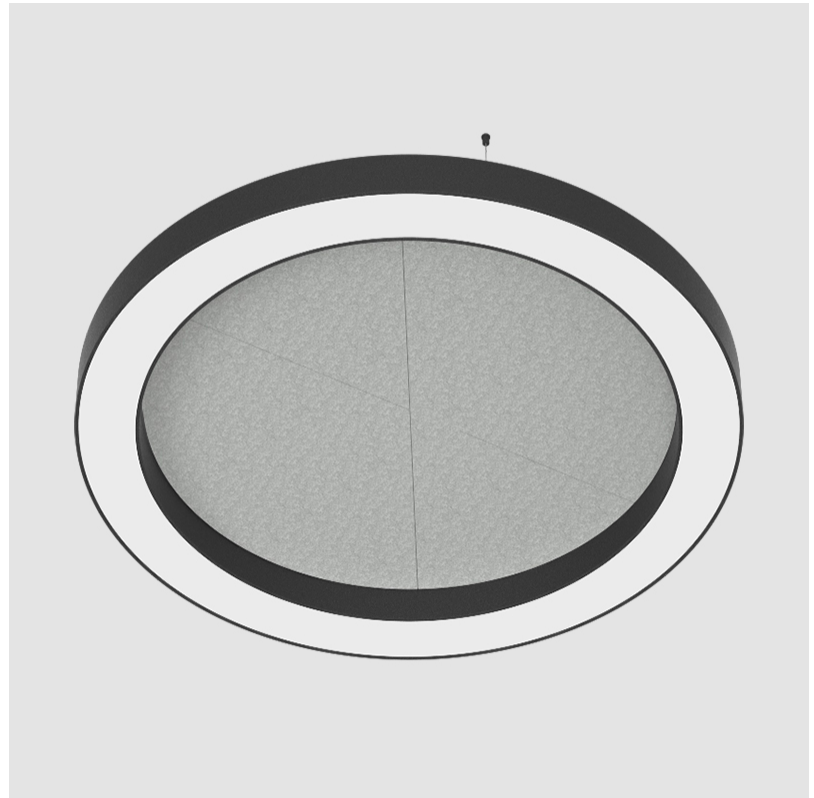

GENERAL

Series: Glorious Acoustic
Brand: Prolicht
Division: Architectural
Mounting Type: Suspension
Mounting Location: Ceiling
Subcategory: Acoustic

PHYSICAL

Shape: Round
Diameter (mm): 1550
Diameter (in): 61
Width (mm): 120
Width (in): 4 3/4
Light Distribution: Direct
Diffuser: [PMMA - Opal / Micro-Prism](#)
Fixture Finish: [SSR / BKV / CWI / CRY / HAB / UFT / ITA / RUA / FTG / MYG / LOD / PUS / FRO / FUP / KIA / POP / BLS / SPG / MEY / GOH / GUM / CHC / COM / ABZ / JAG / OBR / MOS / ROR](#)
Accent Finish: [ANC / ASH / BNA / BTC / BZE / CEL / EGG / EVG / FOG / FOS / FST / FUA / IRI / IRO / KHA / LIC / LIM / MER / MSN / MUS / ONX / PEA / PLU / POL / PPY / RAY / ROY / RST / STE / SWD / TAN / TAU](#)
Fixture Material: Aluminum
Cable Details: [2 000mm / 78 3/4" or 6 000mm / 236 1/4" Transparent Cable](#)

ELECTRICAL

Lamp Type: LED (Zhaga Standard)
Input Wattage (W): 110
Total Output Wattage (W): 100
Dimming: [Non-Dimmable](#)
Driver Included: Yes
Driver Location: Integrated
Driver Type: Constant Current - Universal
Driver Class: Class 2
Input Voltage (V): 120 - 277

LED

[Color Temperature (°K): 2700 / 3000 / 3500 / 4000](#)
Max. Delivered Lumen (lm): Max 12515
Nominal Lumen (lm): Max 16105
CRI: >90 CRI
Lamp Life (hrs): 50000

OPTICAL

RATINGS AND CERTIFICATIONS

Certified By: CSA Certified to UL and CSA Standards
IP rating: IP20